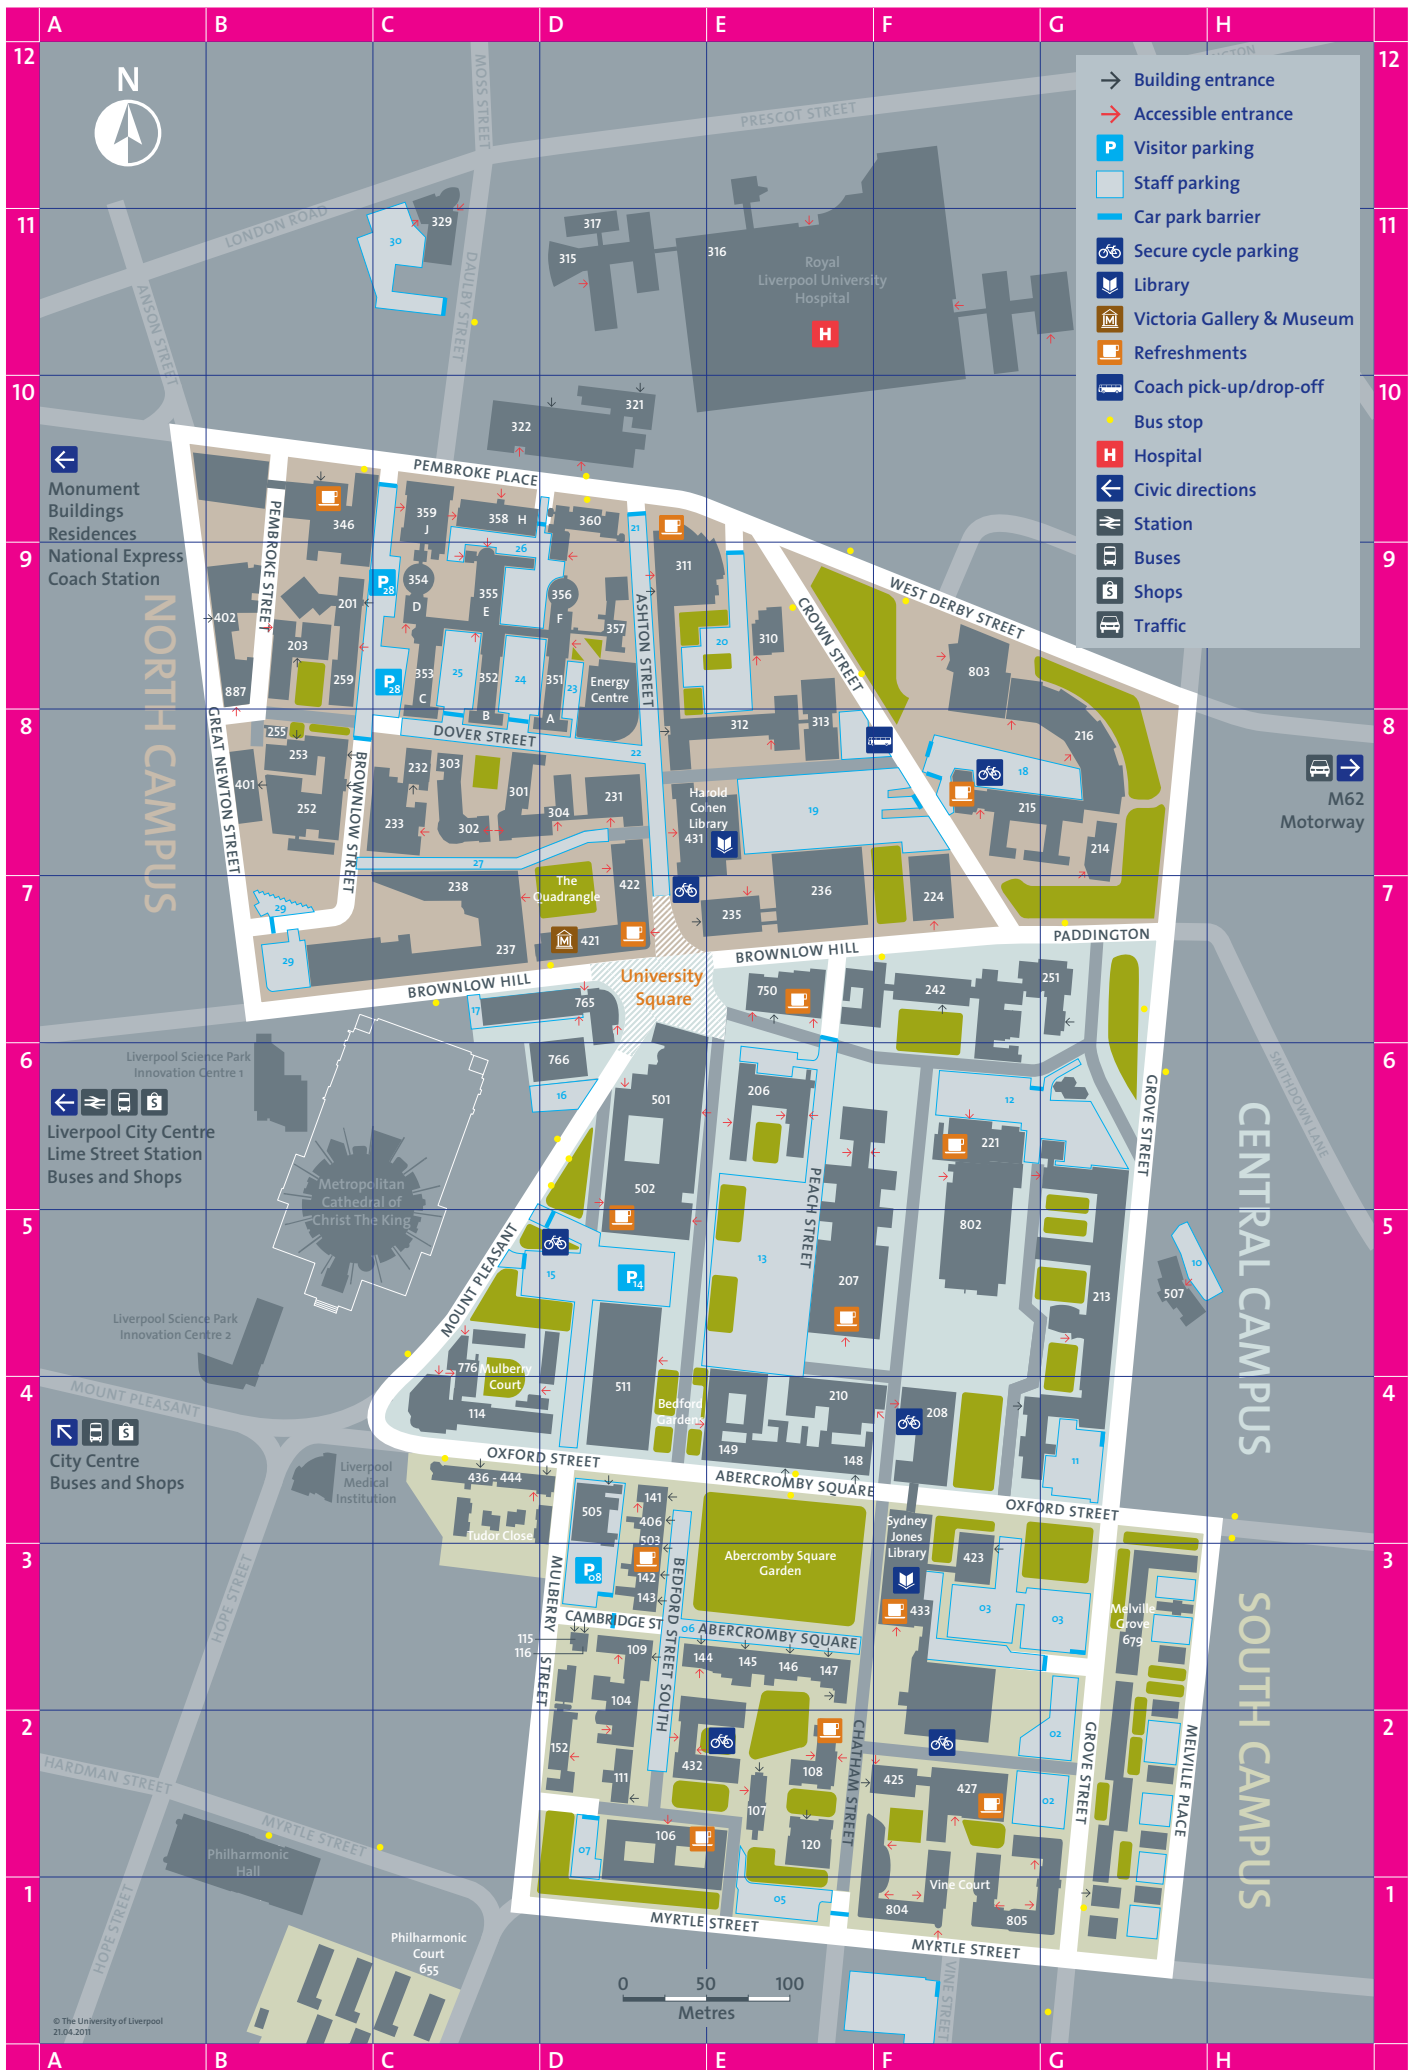

- → Building entrance
- → Accessible entrance
- P Visitor parking
- Staff parking
- Car park barrier
- Secure cycle parking
- Library
- Victoria Gallery & Museum
- Refreshments
- Coach pick-up/drop-off
- Bus stop
- H Hospital
- Civic directions
- Station
- Buses
- Shops
- Traffic

Monument Buildings Residences National Express Coach Station

Liverpool City Centre Lime Street Station Buses and Shops

City Centre Buses and Shops

© The University of Liverpool 21.04.2011